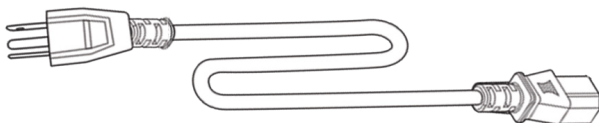

USB (A-B) x 1 (10 ft)

USB Type-C x 1 (6 ft)

Audio Cable x 1 (10 ft)

HDMI x 1 (10 ft)

UL Power Cord x 1 (6.5ft)

Stylus x 2

Remote Control x 1  
AAA Battery x 2

Screen Cleaning  
Kit x 1